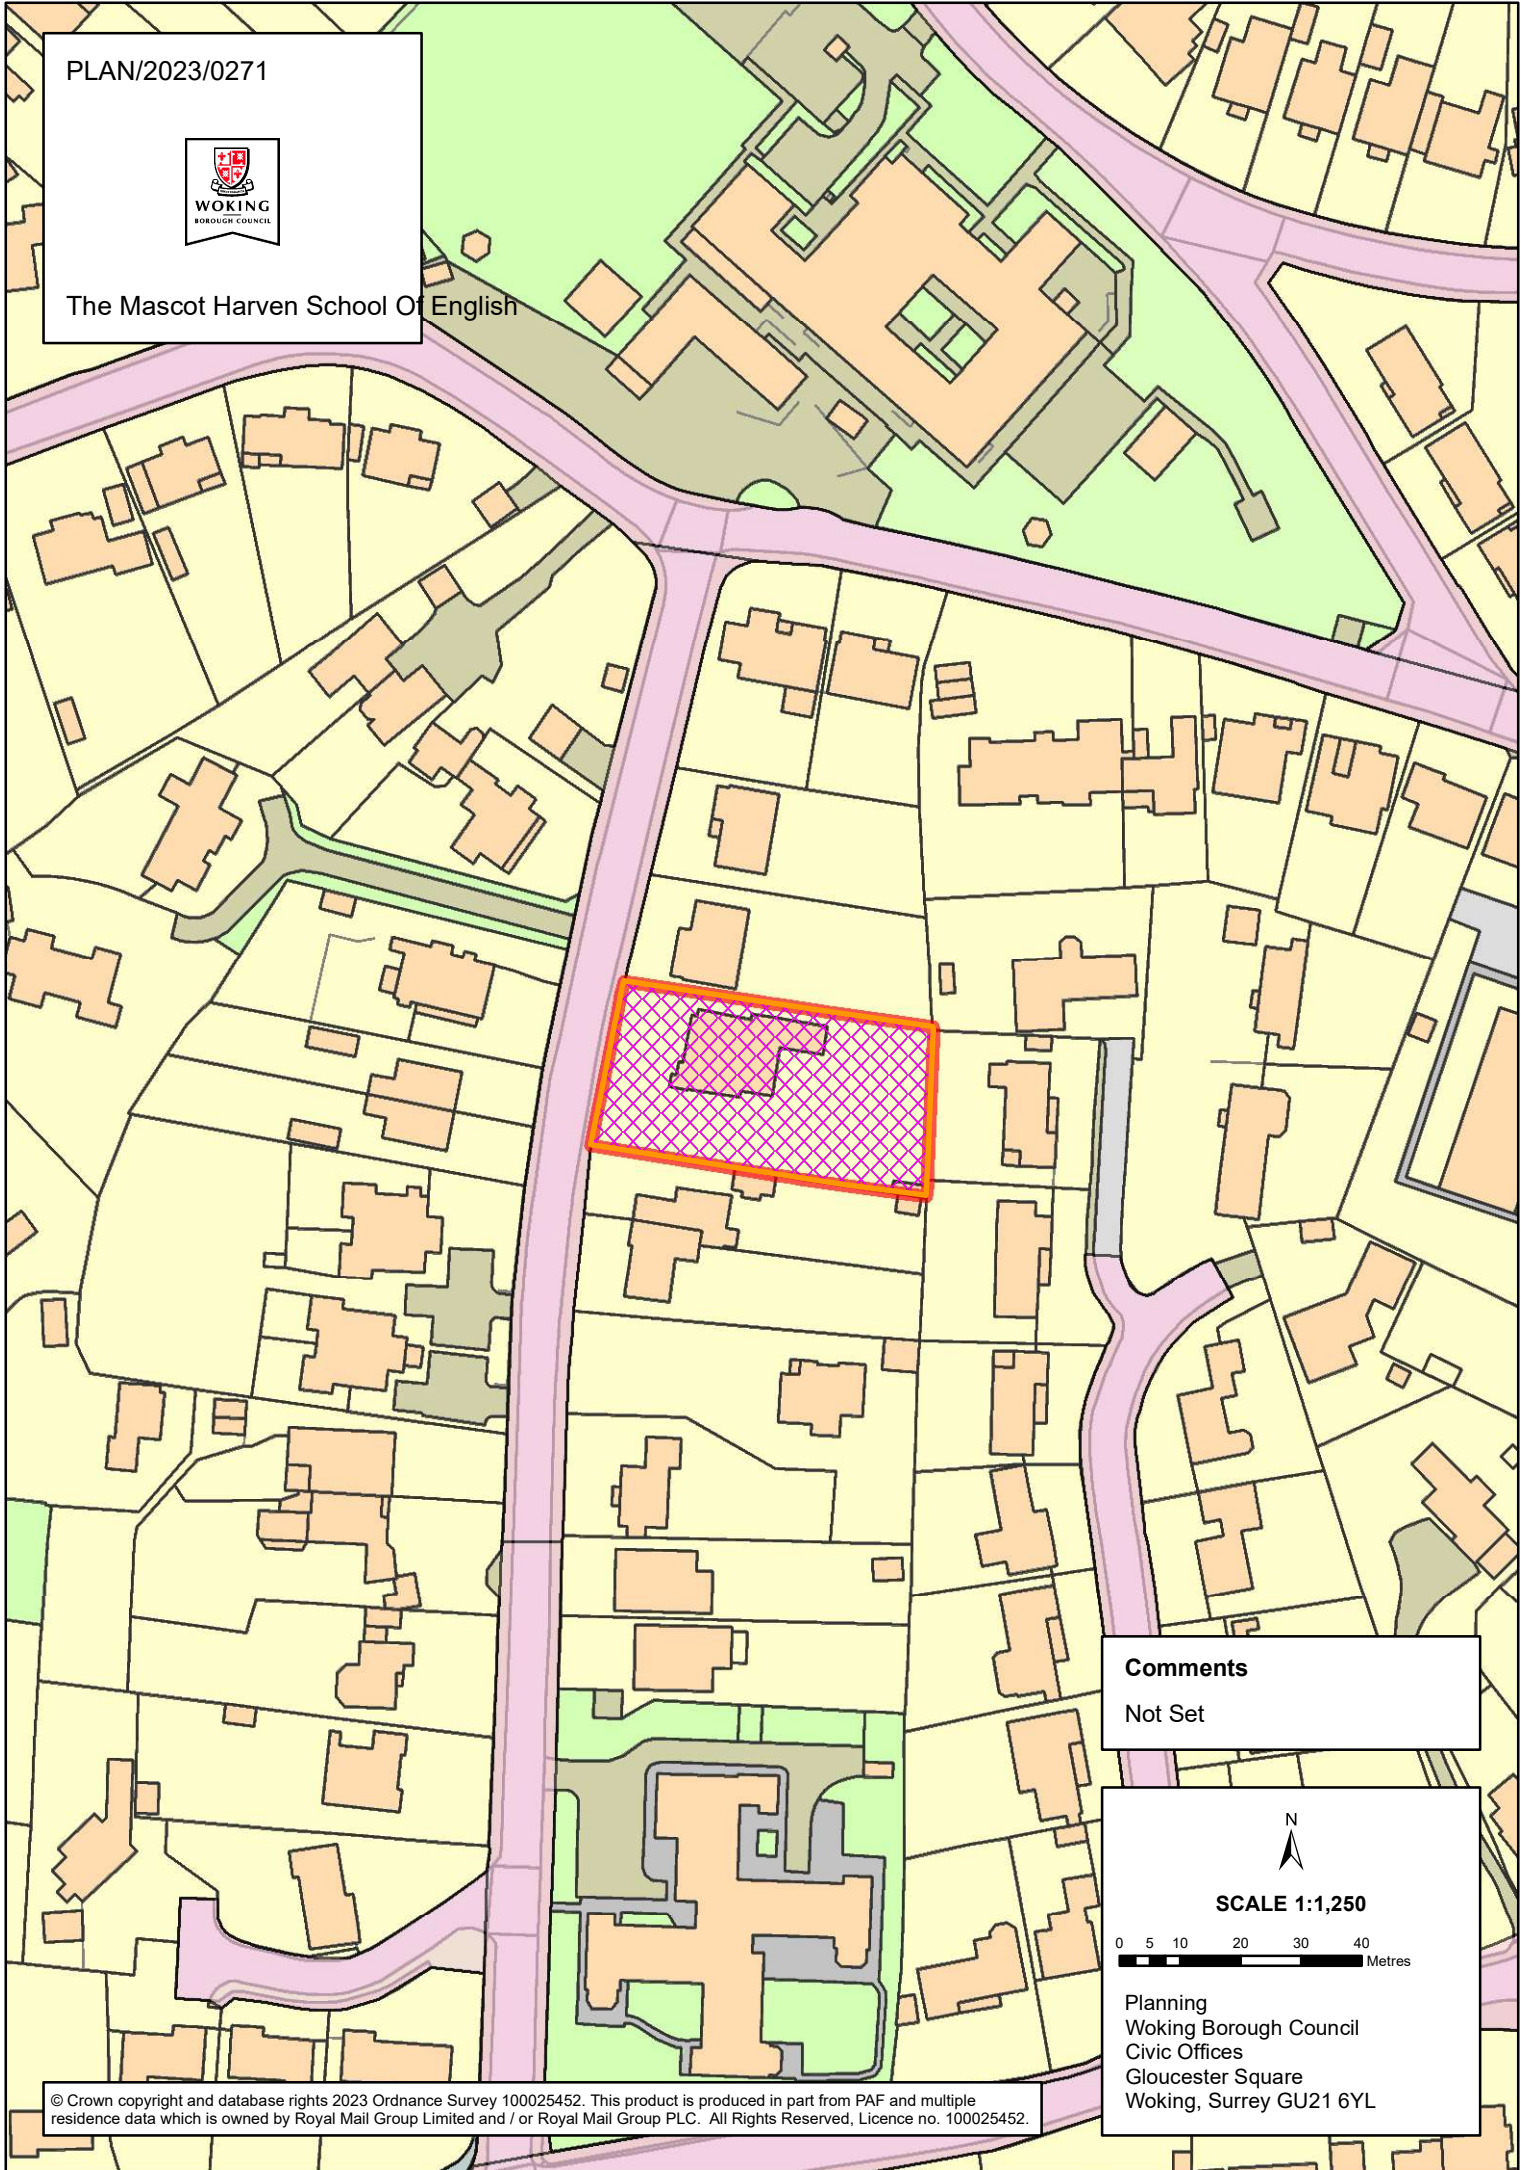

PLAN/2023/0271

The Mascot Harven School Of English

Comments
Not Set

N
SCALE 1:1,250
0 5 10 20 30 40 Metres

Planning
Woking Borough Council
Civic Offices
Gloucester Square
Woking, Surrey GU21 6YL